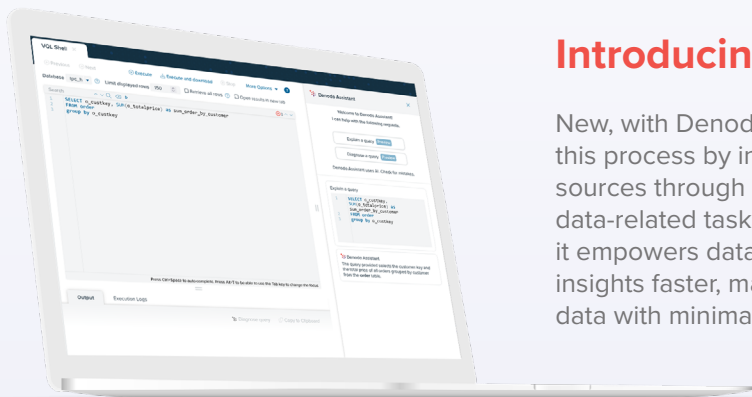

# Denodo Assistant: Delivering on the Promise of Intelligent Data Fabric

In spite of significant investment in modern data platforms, many organizations are still struggling to keep up with the increasing volume and variety of data demands from the business. New AI and generative AI (GenAI) projects are compounding this challenge.

The Denodo Platform solves this by making complex, distributed data easily accessible through a single, logical data access and delivery layer, which provides the secure and timely delivery of trusted data to all business users, applications, and AI.

## Introducing Denodo Assistant

New, with Denodo Platform 9.1, Denodo Assistant further simplifies this process by intelligently connecting and managing diverse data sources through AI-powered capabilities that augment or automate data-related tasks. By providing intelligent, real-time access to data, it empowers data engineers and business users alike to uncover insights faster, make better decisions, and extract more value from data with minimal manual effort.